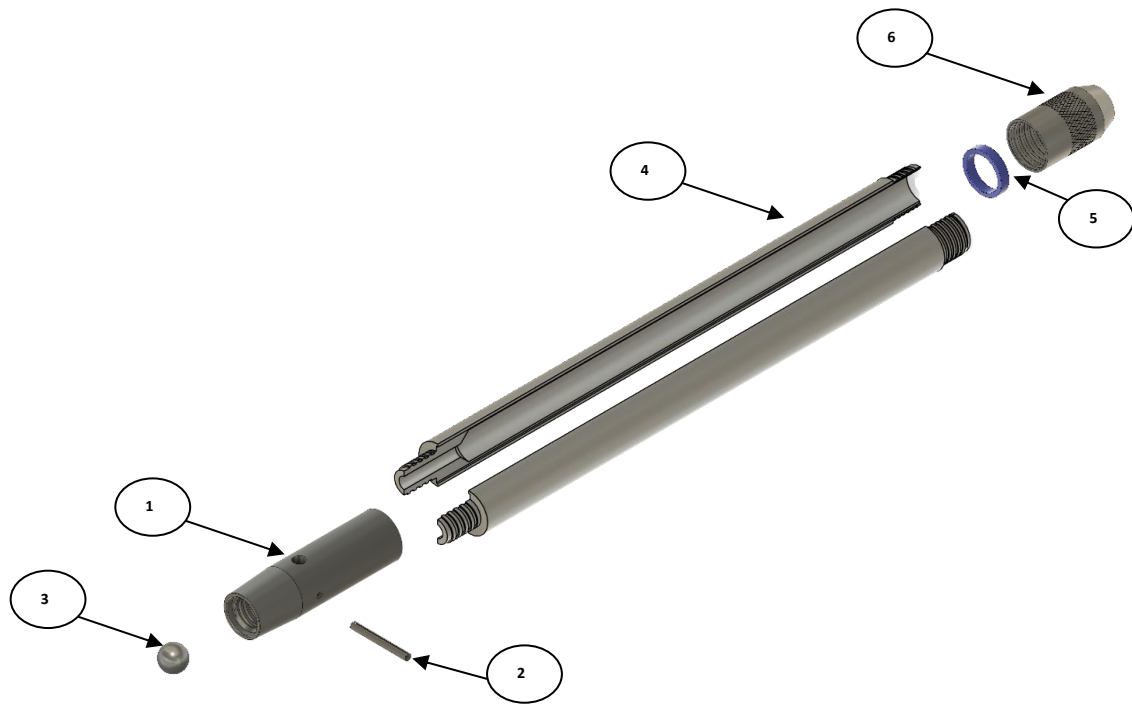

2" DIA LYNAC SPLIT TUBE SAMPLER

	ITEM DESCRIPTION	PART NUMBERS
1-6	2" DIA SPT LYNAC SAMPLER 24" LONG (AWJ BOX)	76-10-300
1-6	2" DIA SPT LYNAC SAMPLER 18" LONG (AWJ BOX)	76-10-310
1-6	2" DIA SPT LYNAC SAMPLER 24" LONG (AW BOX)	76-10-200
1-6	2" DIA SPT LYNAC SAMPLER 18" LONG (AW BOX)	76-10-210
1A	2" DIA LYNAC SAMPLER HEAD (AWJ BOX)	76-01-001B
1B	2" DIA LYNAC SAMPLER HEAD (AW BOX)	76-01-001A
2	2" DIA SPT HEAD SPRING DOWELL	76-01-002
3	STAINLESS STEEL BALL 22mm	16-05-017
4A	2" DIA LYNAC SPLIT TUBE 24" LONG – 1 SET	76-10-206
4B	2" DIA LYNAC SPLIT TUBE 18" LONG – 1 SET	76-10-205
5	2" DIA SPT SPACER	76-01-005
6	2" SPT SHOE BLUNT	76-01-006
7	2" SPT PLASTIC BASKET CATCHER (YELLOW SOFT)	76-01-007
8	2" SPT PLASTIC BASKET CATCHER (ORANGE HARD)	76-01-008